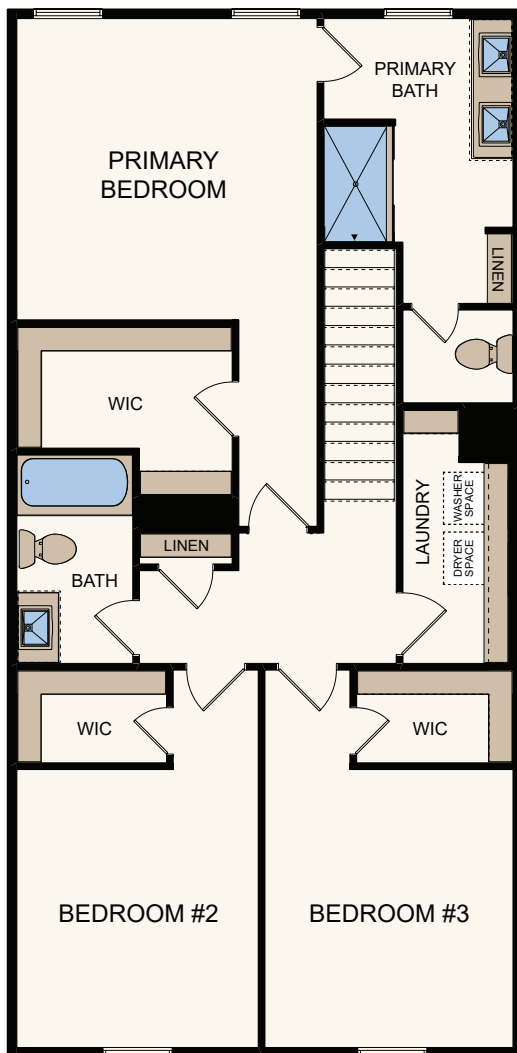

THE REED

2-Story Townhome | 3 Bedrooms, 2.5-3.5 Baths | 1-Car Garage | Approx. 1,667 Sq. Ft

ELEVATION A

ELEVATION B

THE REED

2-Story Townhome | 3 Bedrooms, 2.5-3.5 Baths | 1-Car Garage | Approx. 1,667 Sq. Ft

FIRST FLOOR

THE REED

2-Story Townhome | 3 Bedrooms, 2.5-3.5 Baths | 1-Car Garage | Approx. 1,667 Sq. Ft

SECOND FLOOR 2 BATH

SECOND FLOOR 3 BATH