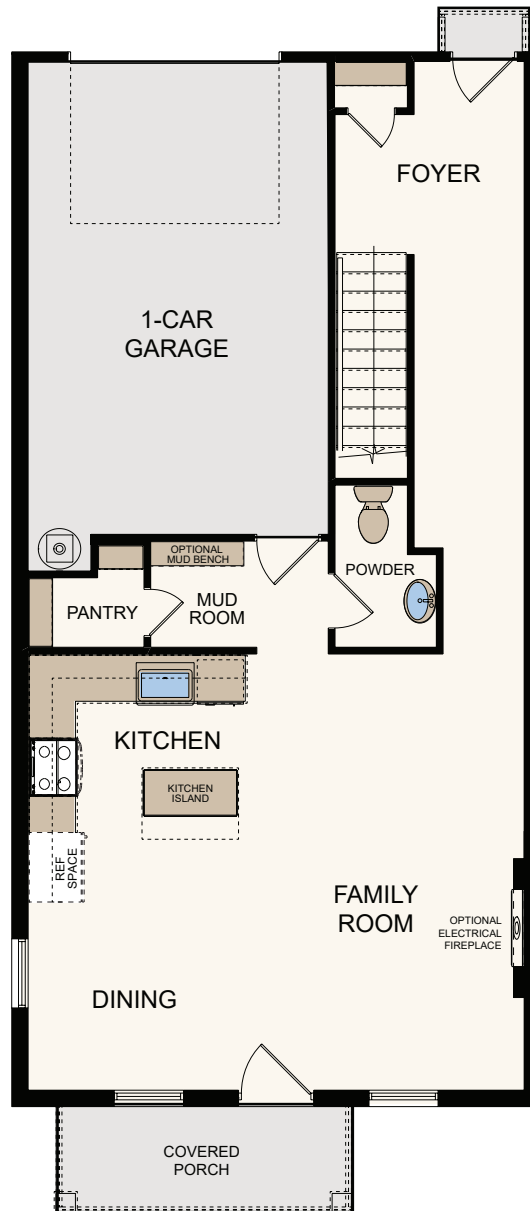

THE REED

2-Story Townhome | 3 Bedrooms, 2.5-3.5 Baths | 1-Car Garage | Approx. 1,667 Sq. Ft

ELEVATION A

ELEVATION B

THE REED

2-Story Townhome | 3 Bedrooms, 2.5-3.5 Baths | 1-Car Garage | Approx. 1,667 Sq. Ft

FIRST FLOOR

THE REED

2-Story Townhome | 3 Bedrooms, 2.5-3.5 Baths | 1-Car Garage | Approx. 1,667 Sq. Ft

SECOND FLOOR 2 BATH

SECOND FLOOR 3 BATH